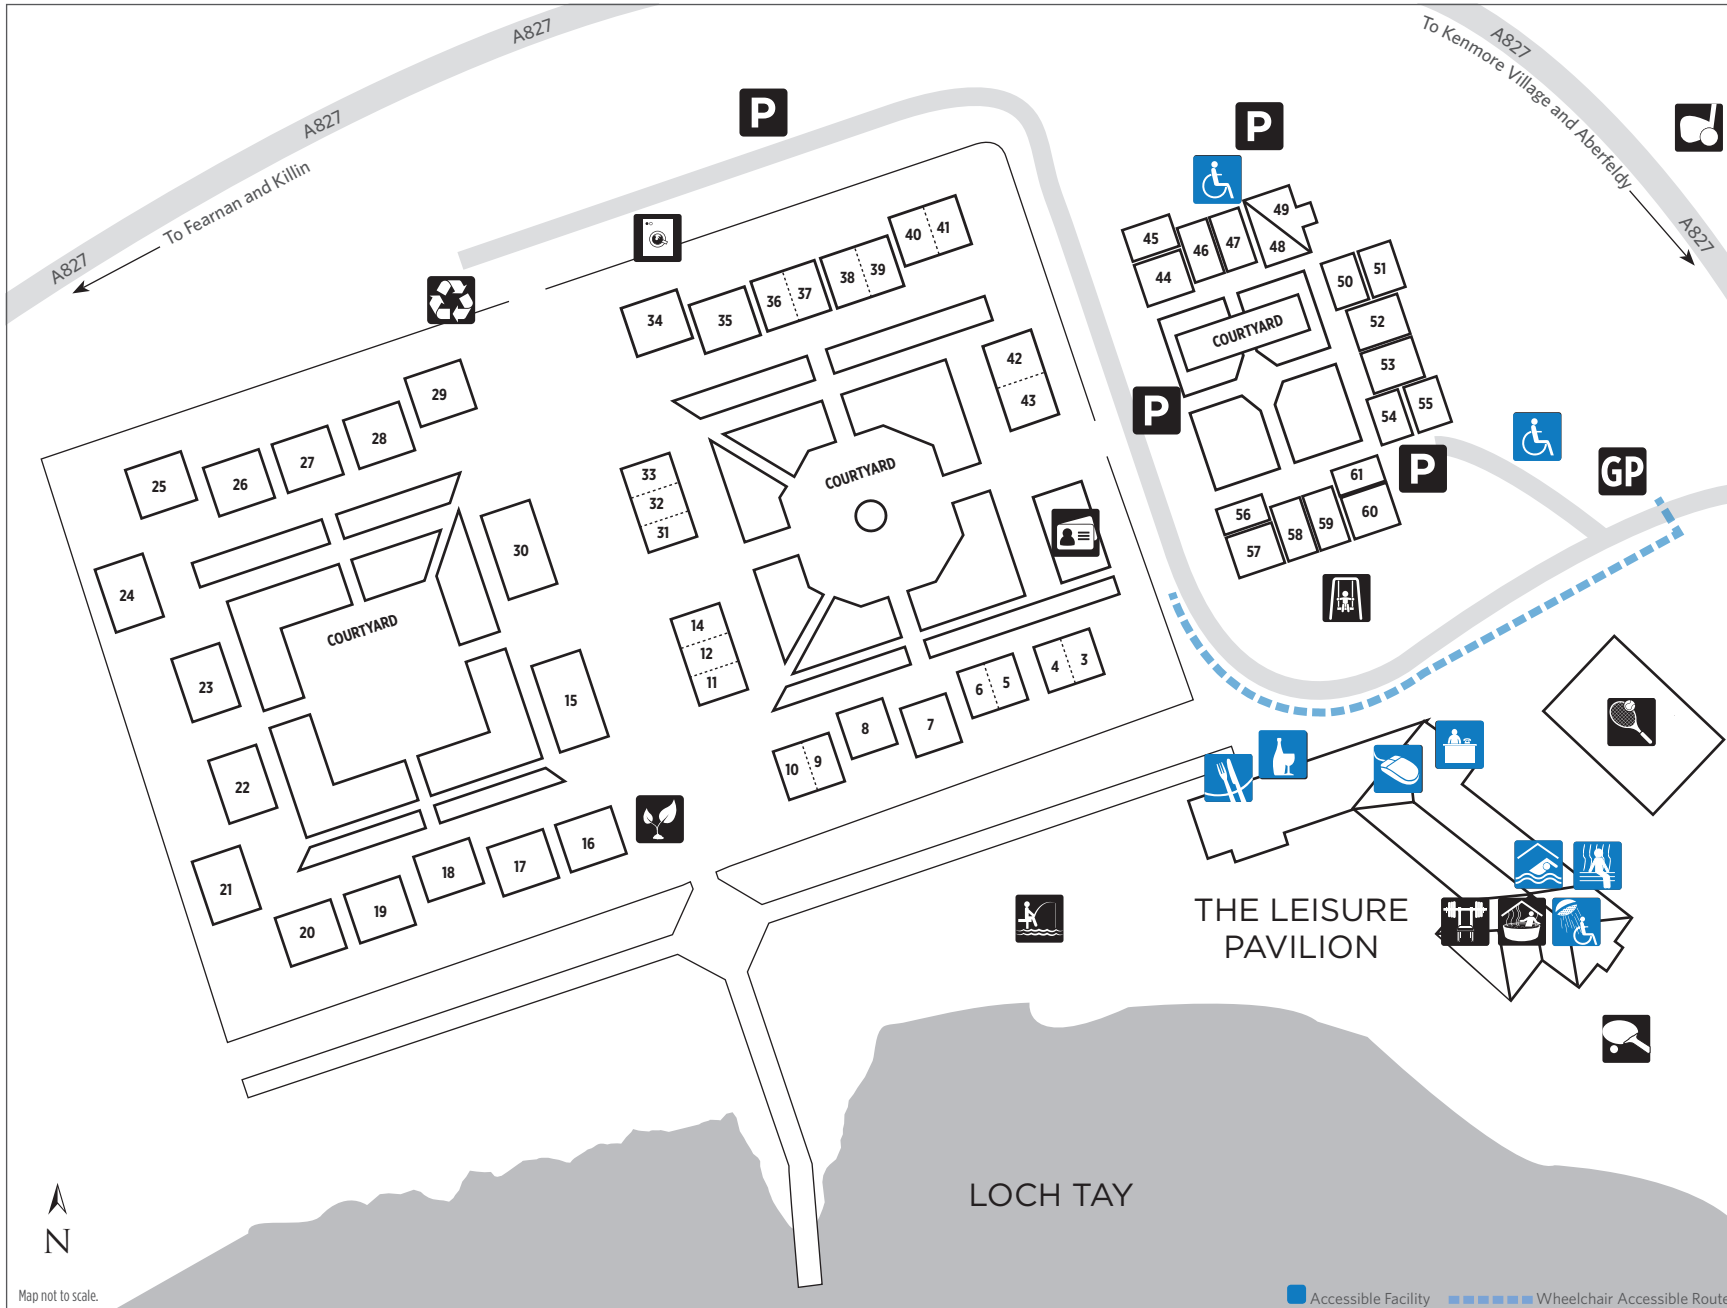

THE KENMORE CLUB

Kenmore by Aberfeldy, Perthshire PH15 2HH, Scotland Tel: +44 (0)1887 830555

Reception: Ext. 200/201

Restaurant: Ext. 210

Sales: Ext. 212

-  Accessible Parking
-  Guest Parking
-  Parking
-  Reception
-  Launderette
-  Internet Kiosk
-  Restaurant
-  Bar
-  Accessible Courtesy Shower Room
-  Indoor Whirlpool
-  Indoor Pool
-  Sauna
-  Gym
-  Golf
-  Sustainable Garden
-  Fishing
-  Children's Playground
-  Tennis Court
-  Table Tennis
-  Membership Services
-  Recycling Point

Map not to scale.

 Accessible Facility  Wheelchair Accessible Route

29626.0916