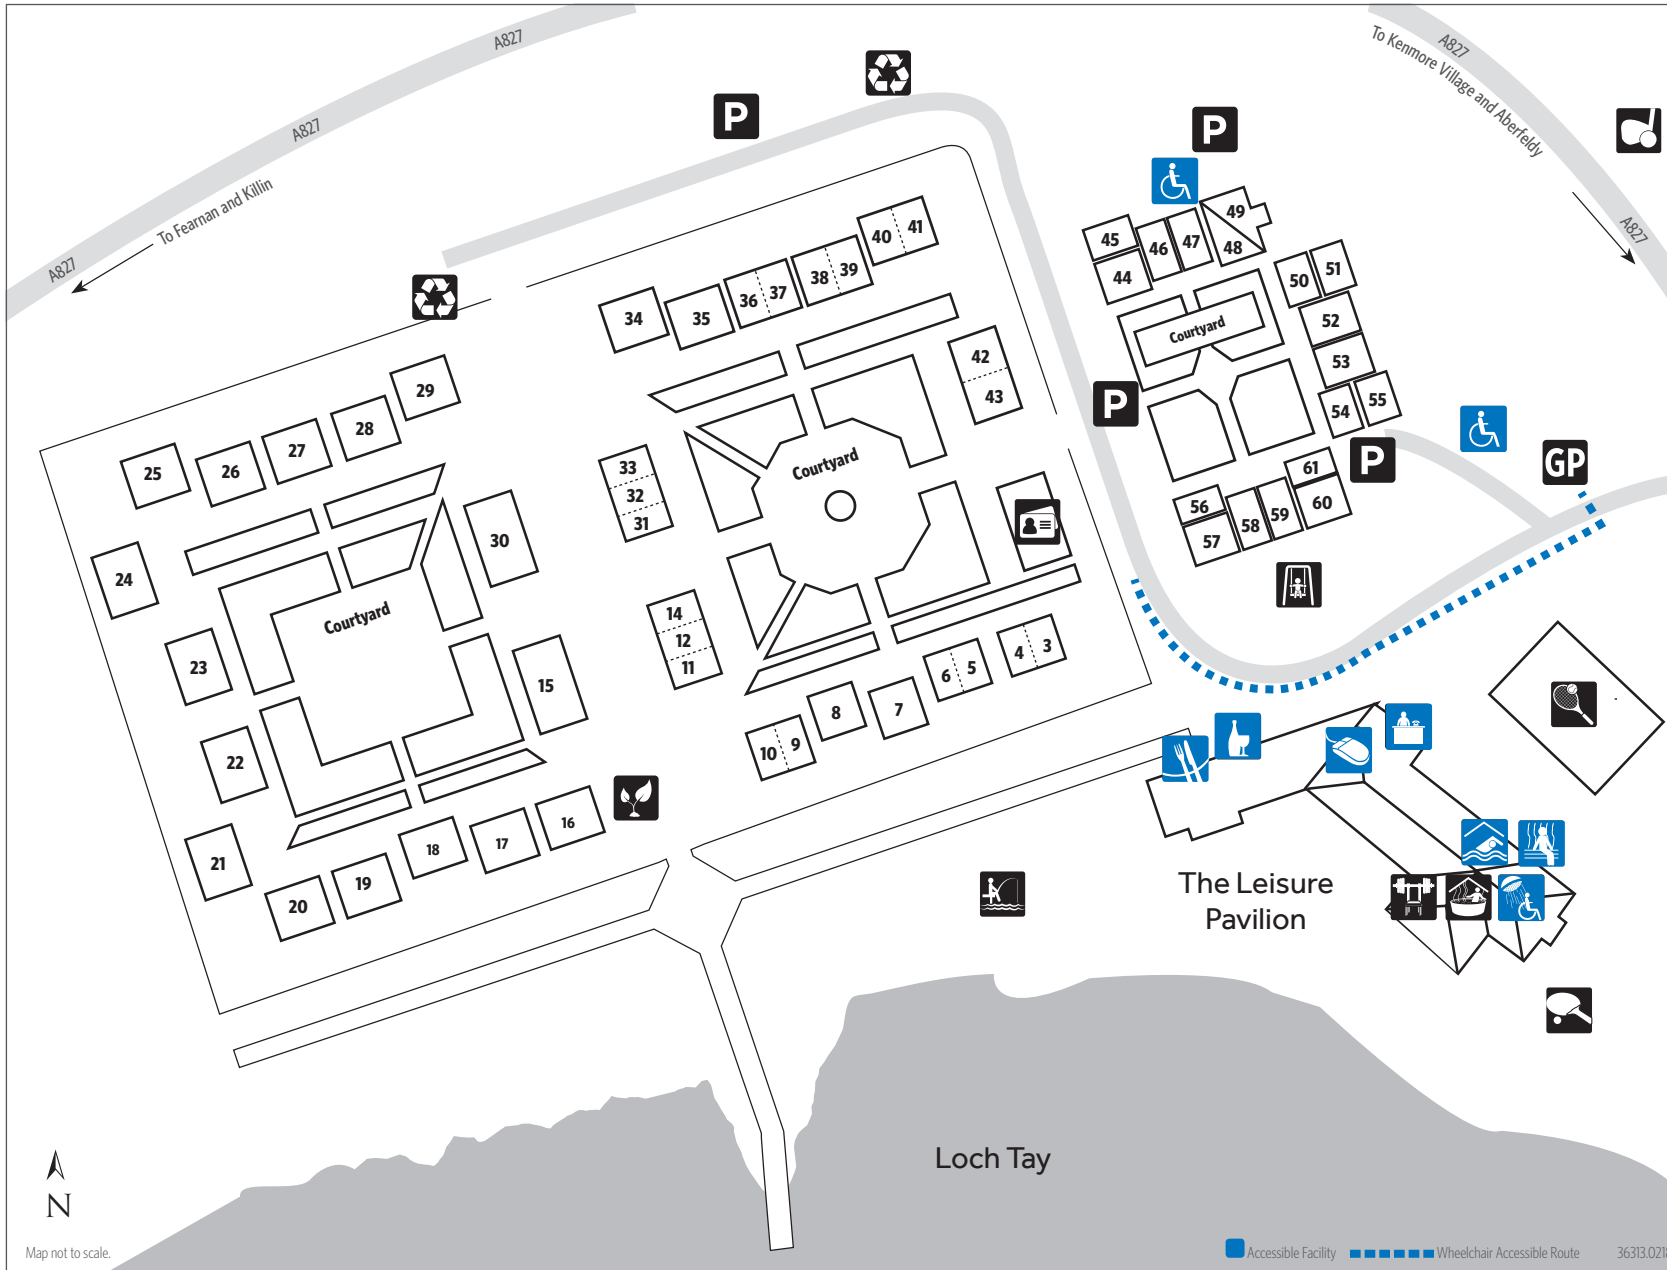

# The Kenmore Club

Kenmore by Aberfeldy, Perthshire PH15 2HH, Scotland • Tel: +44 (0)1877 830555

Reception: Ext. 200/201

Restaurant: Ext. 210

Sales: Ext. 212

-  Accessible Parking
-  Guest Parking
-  Parking
-  Reception
-  Internet Kiosk
-  Restaurant
-  Bar
-  Accessible Courtesy Shower Room
-  Indoor Whirlpool
-  Indoor Pool
-  Sauna
-  Gym
-  Golf
-  Sustainable Garden
-  Fishing
-  Children's Playground
-  Tennis Court
-  Table Tennis
-  Membership Services
-  Recycling Point

 Accessible Facility  Wheelchair Accessible Route 36313.0218