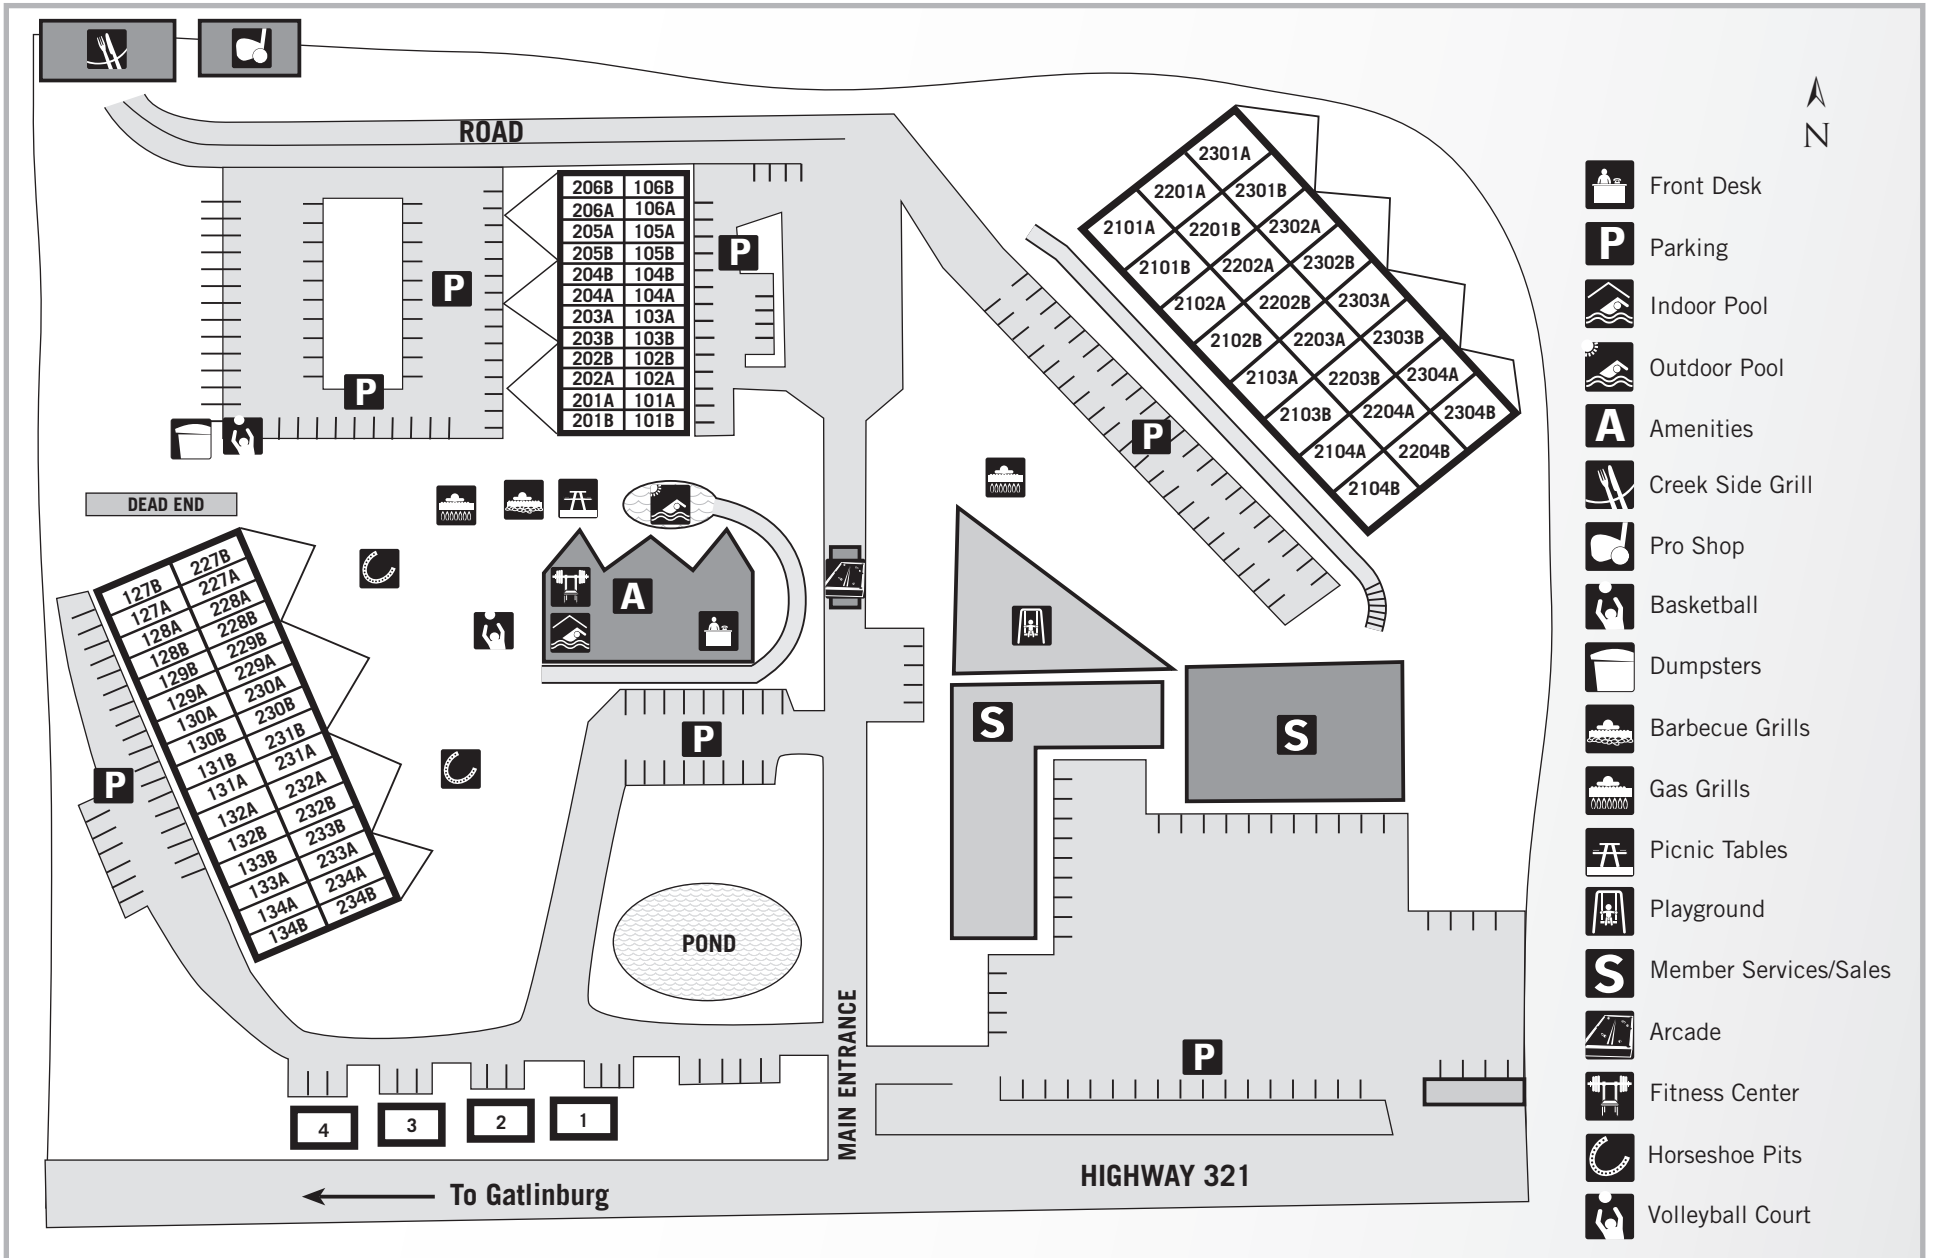

# BENT CREEK GOLF VILLAGE

3919 East Parkway, Gatlinburg, Tennessee 37738 Tel: 865.436.2875

- Front Desk
- Parking
- Indoor Pool
- Outdoor Pool
- Amenities
- Creek Side Grill
- Pro Shop
- Basketball
- Dumpsters
- Barbecue Grills
- Gas Grills
- Picnic Tables
- Playground
- Member Services/Sales
- Arcade
- Fitness Center
- Horseshoe Pits
- Volleyball Court