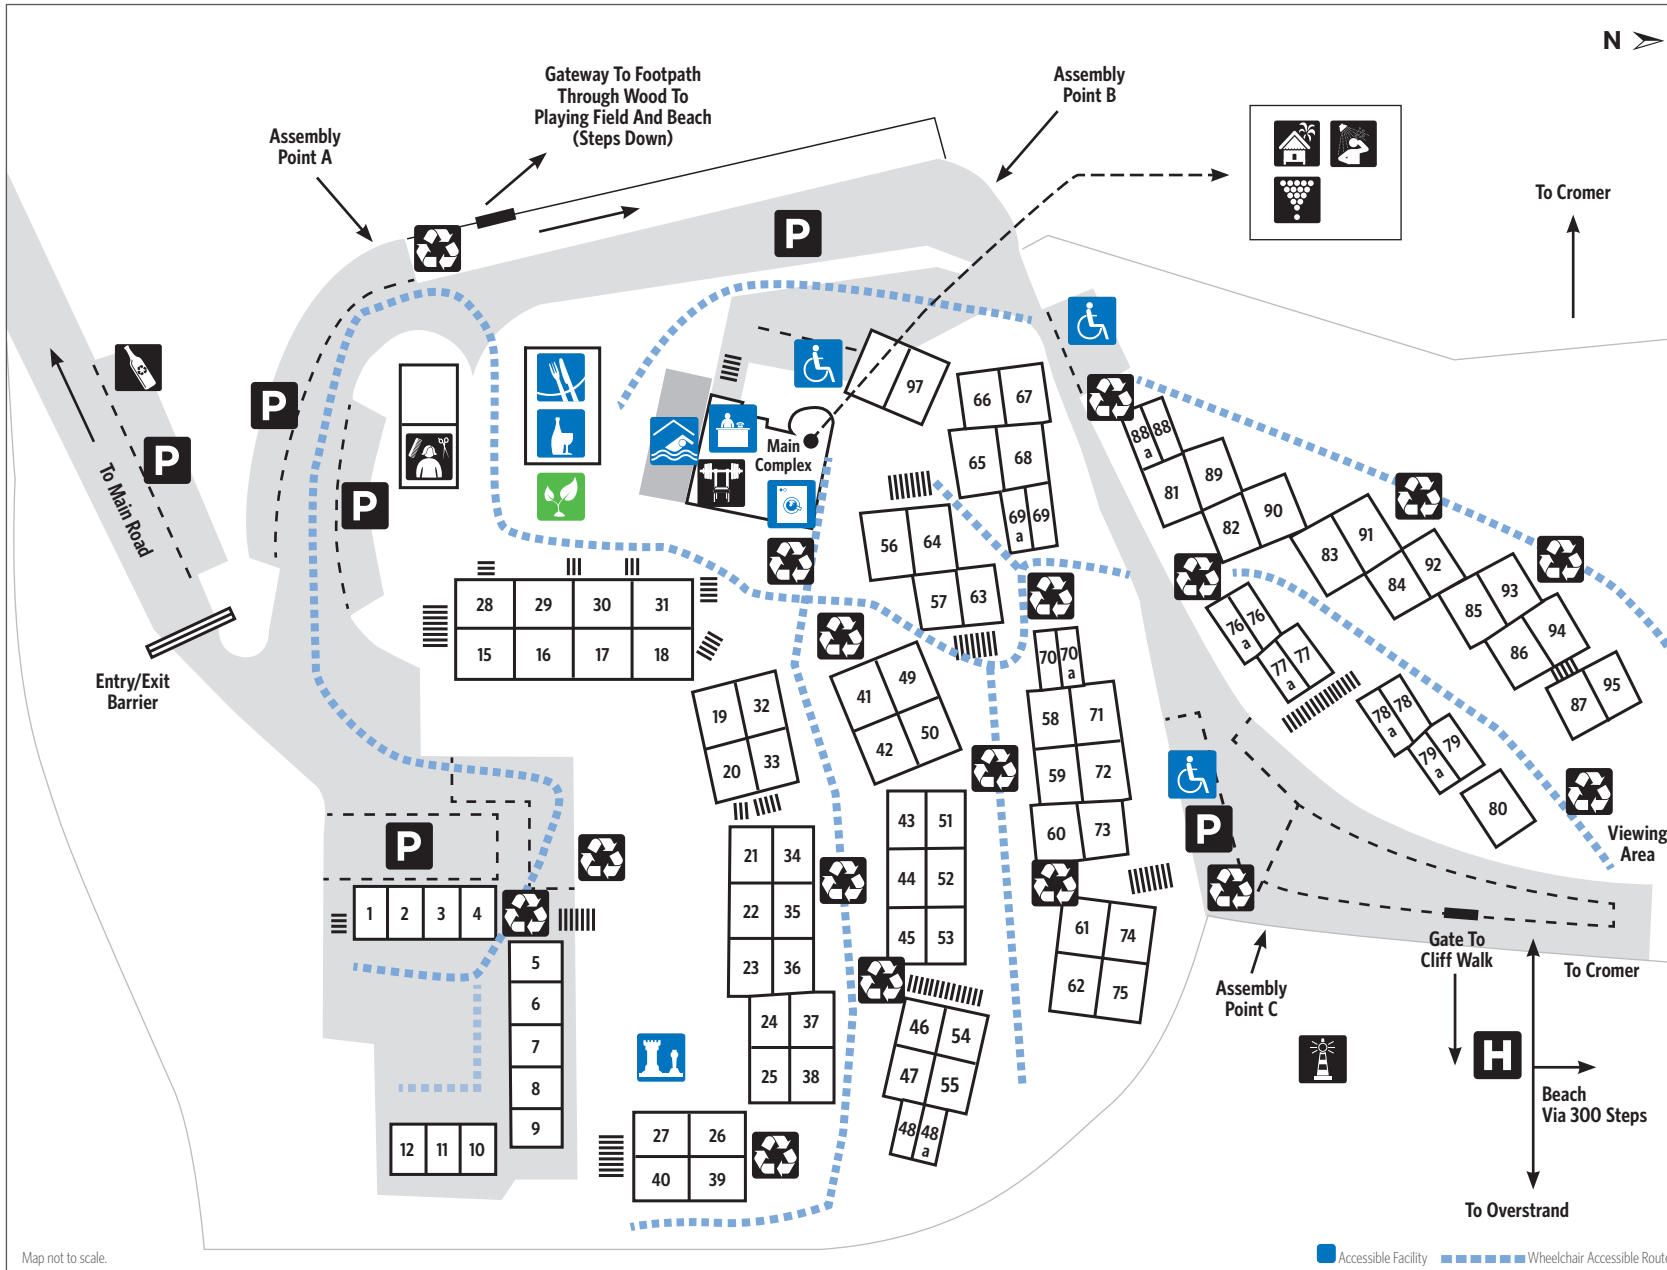

# Cromer Country Club

127 Overstrand Road, Cromer, Norfolk, NR27 ODJ, United Kingdom Tel: +44 (0) 1263 513833

-  Accessible Parking
-  Bar
-  Beauty Salon
-  Beach Retreat  
(soft play area, arcade games, air hockey)
-  Courtesy Shower Room
-  Giant Chess (seasonal)
-  Glass Recycling Point
-  Gym
-  Helipad
-  Indoor Pool
-  Launderette
-  Lighthouse
-  Parking
-  Reception
-  Recycling Point
-  Restaurant
-  Snooker Room
-  Sustainable Garden

Map not to scale.

 Accessible Facility  Wheelchair Accessible Route

190-322