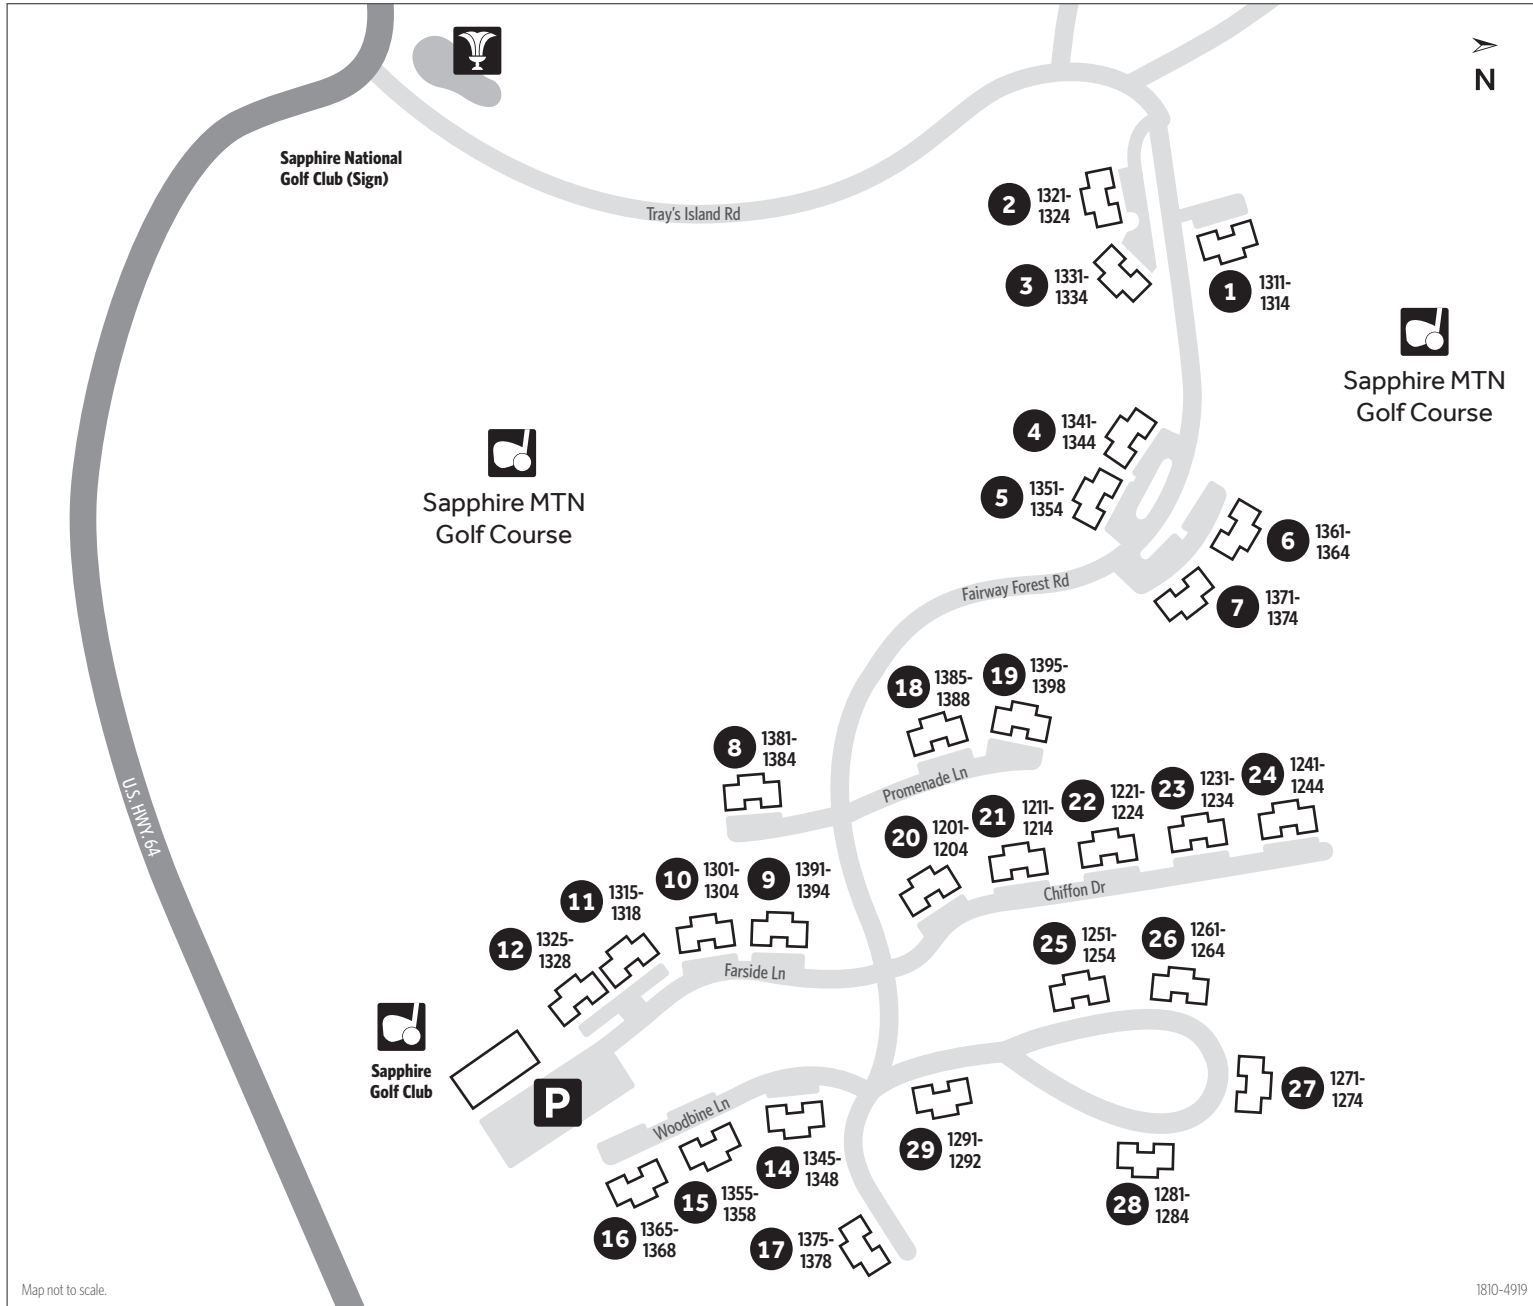

Fairway Forest Resort

3077 U.S. Hwy 64E Suite A, Sapphire, NC 28774 • Tel: 1.828.743.3956

BUILDING #

UNIT #

For after-hours service, call
Public Safety: 1.828.743.2199

-  Golf Course
-  Parking
-  Fountain

Map not to scale.

1810-4919