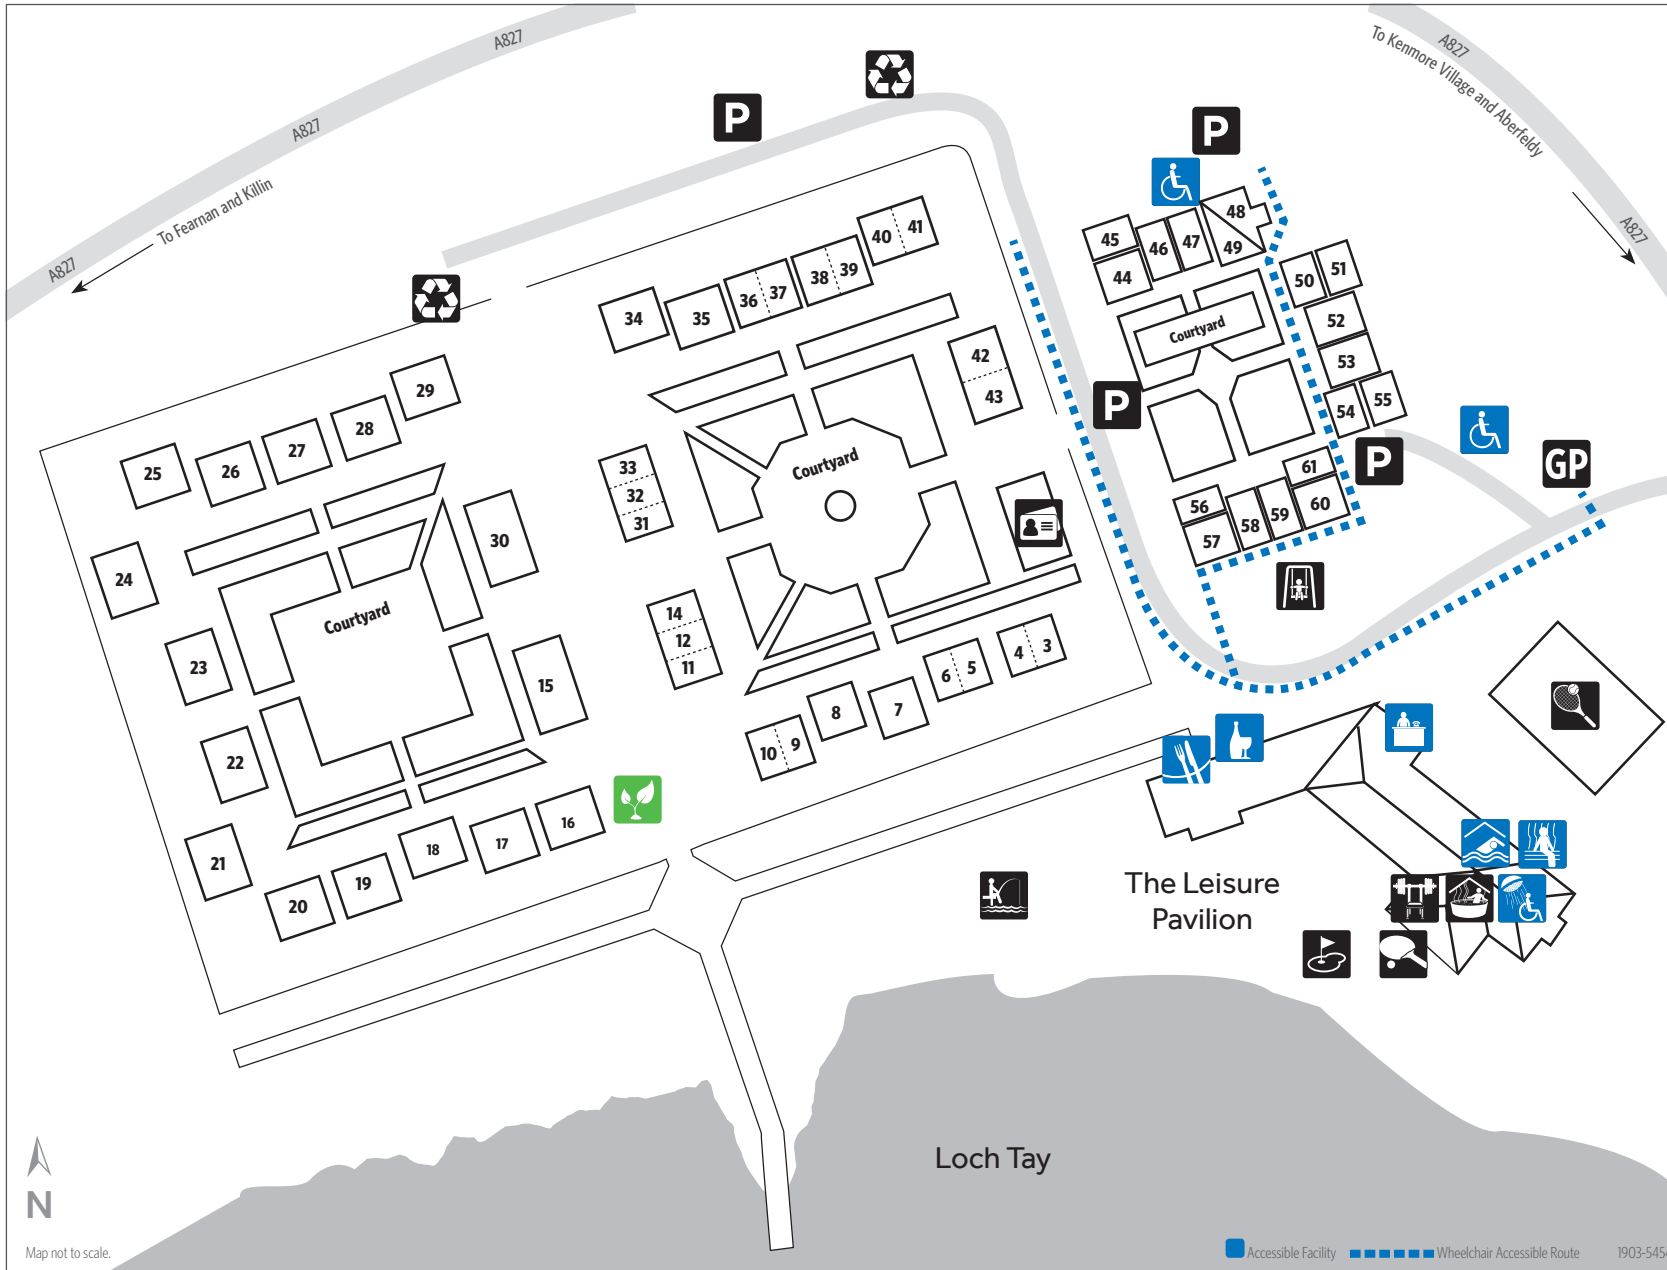

The Kenmore Club

Kenmore by Aberfeldy, Perthshire PH15 2HH, Scotland • Tel: +44 (0)1877 830555

Reception: Ext. 200/201
 Restaurant: Ext. 210
 Membership Services: Ext. 212

-  Accessible Parking
-  Guest Parking
-  Parking
-  Reception
-  Restaurant
-  Bar
-  Accessible Courtesy Shower Room
-  Indoor Whirlpool
-  Indoor Pool
-  Sauna
-  Gym
-  Putting Green
-  Sustainable Garden
-  Fishing
-  Children's Playground
-  Tennis Court
-  Table Tennis
-  Membership Services
-  Recycling Point

Map not to scale.

 Accessible Facility  Wheelchair Accessible Route 1903-5454