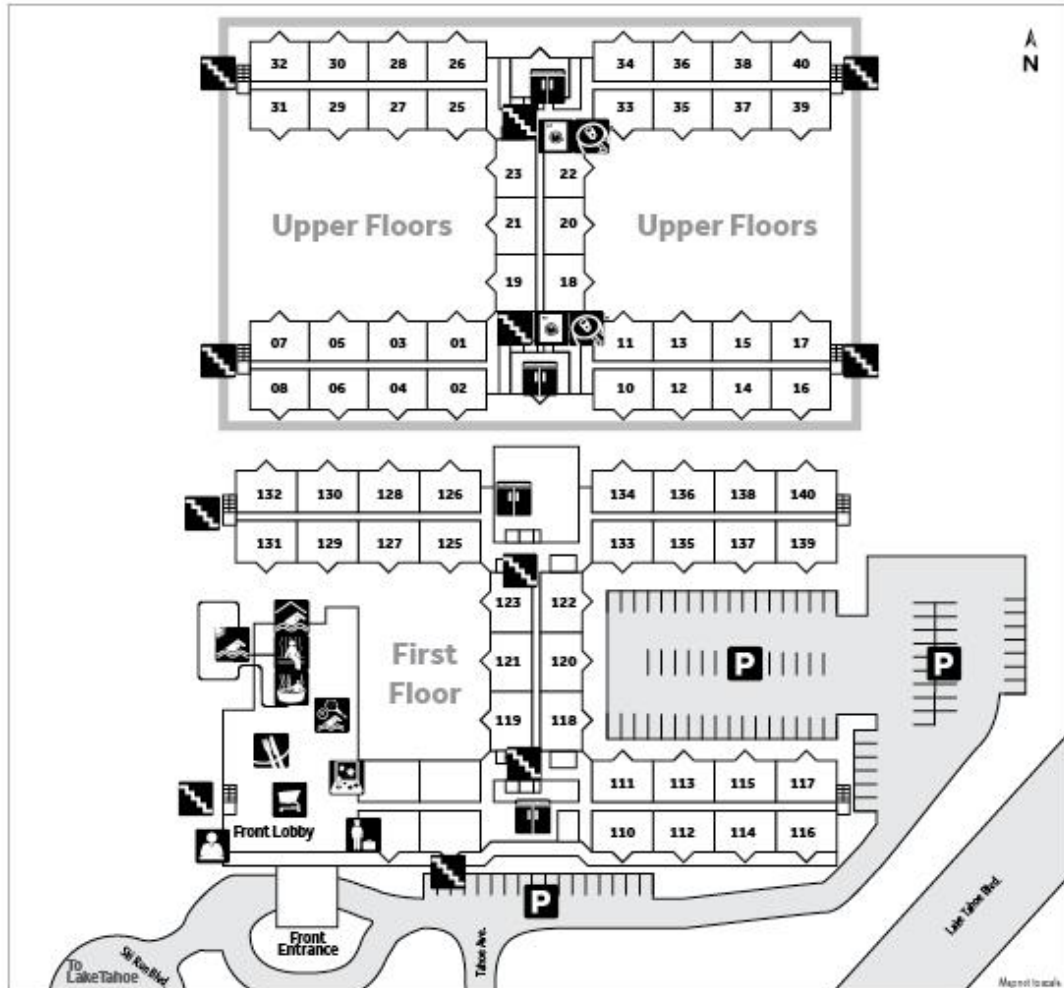

Lake Tahoe Vacation Resort

901 Ski Run Boulevard, South Lake Tahoe, California 96150 United States • Tel: 530.541.6122

- | | | | |
|------------|-----------------------|--------------|----------------|
| Front Desk | Bear Moon Bar & Grill | Outdoor Pool | Fitness Center |
| Concierge | Gaming Lounge | Indoor Pool | Parking† |
| Gift Shop | Vending | Spa | Elevator |
| Laundry | Activity Center | Sauna | Stairs |

†Vending Machines located on Rooms 24
 †In the event on-site parking is full, there is additional overflow parking available on the second level of the parking garage located across the street on Paradise Road, just off Ski Run. Ski Run Marina and McDonald's parking lots are private and will not accept vehicles not using their establishments.