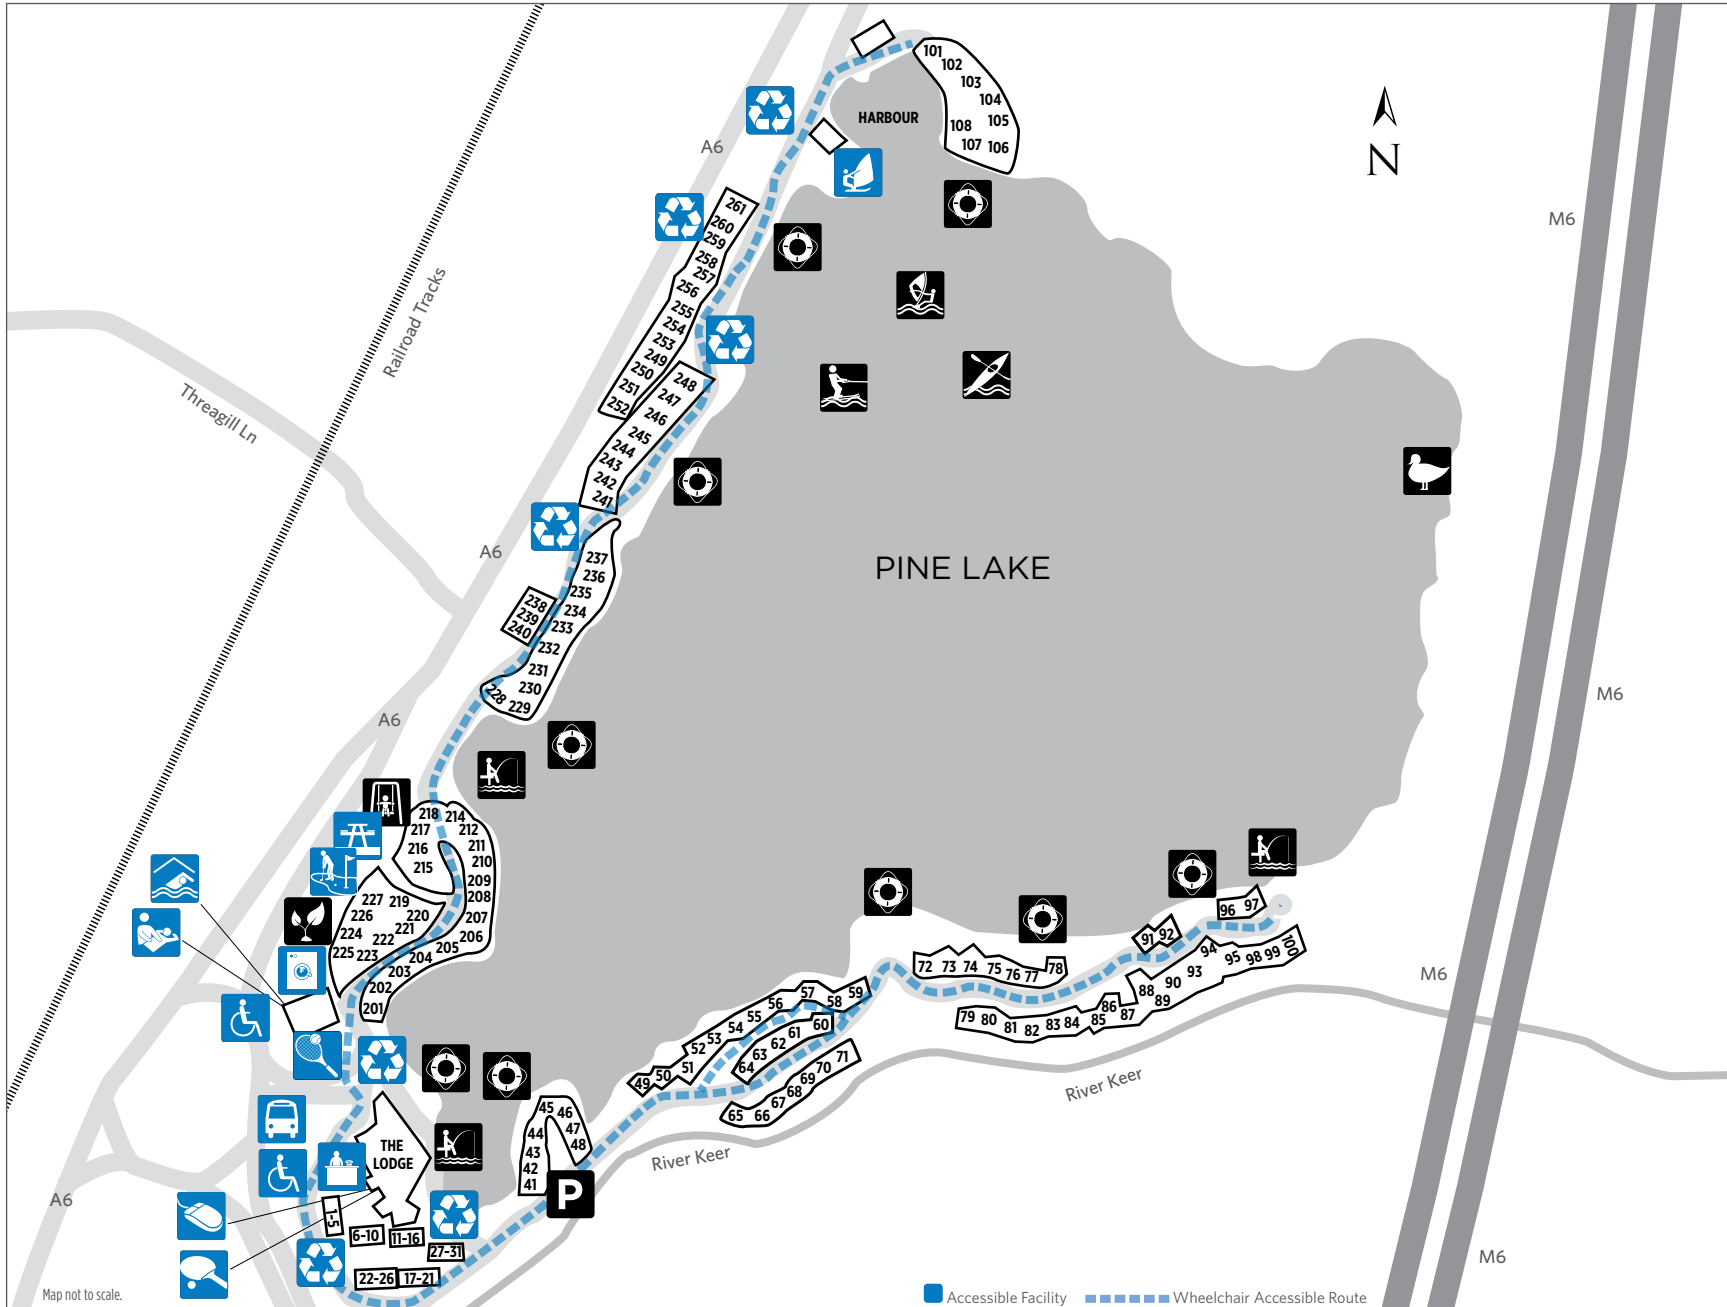

PINE LAKE RESORT

Carnforth, Lancashire LA6 1JZ, England Tel: +44 (0)1524 736190

-  Watersports Centre
-  Picnic Area
-  Mini Golf
-  Sustainable Garden
-  Indoor Pool
-  Massage
-  Bus Stop
-  Internet Kiosk
-  Table Tennis
-  Reception
-  Accessible Parking
-  Children's Playground
-  Life Saving Equipment
-  Waterskiing
-  Windsurfing
-  Canoeing
-  Tennis Court
-  Bird Sanctuary
-  Fishing
-  Launderette
-  Recycling Point
-  Parking