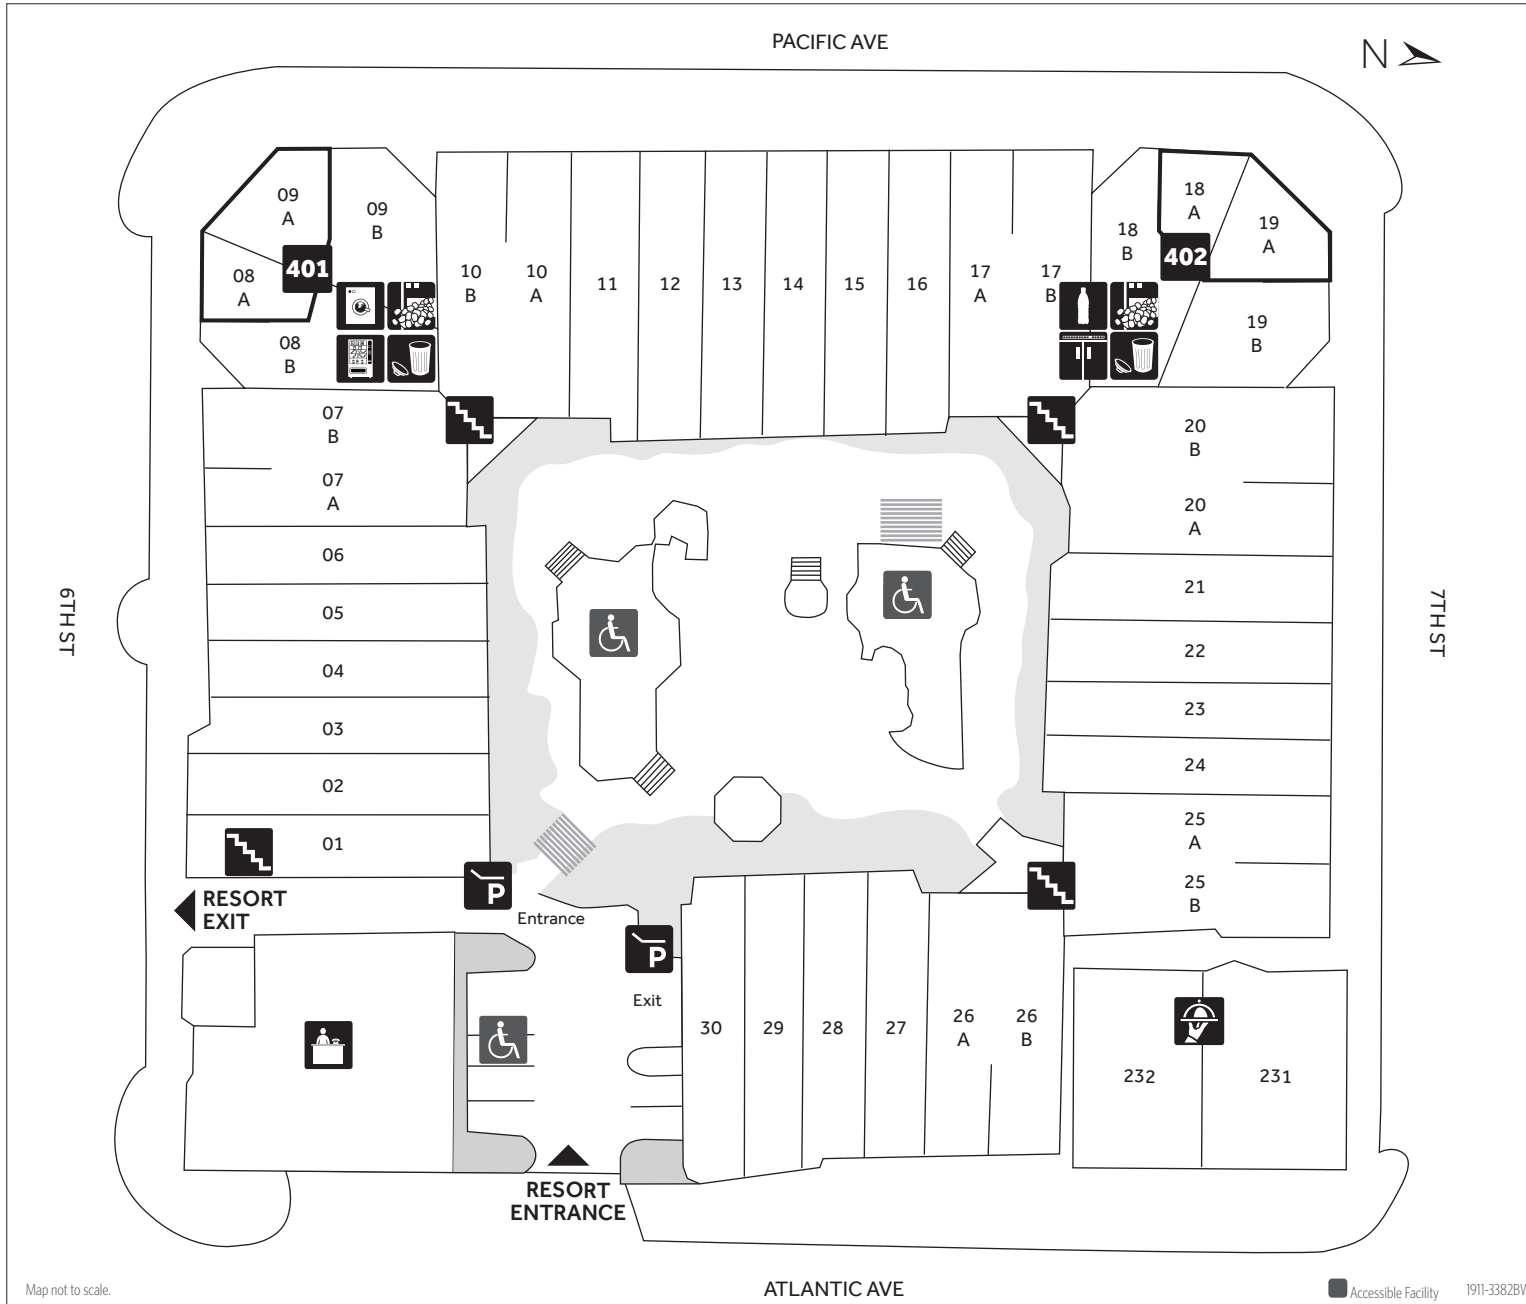

Turtle Cay Resort

600 Atlantic Avenue, Virginia Beach, Virginia 23451 • Tel: 757.437.5565

-  Accessible Parking
-  Parking Garage
-  Lobby
-  Guest Laundry
2nd Floor between 208 & 209
-  Pool
-  Trash Area
-  Elevator
-  Stairs
-  Snack Machine
1st Floor between 108 & 109
-  Drink Machine
All Floors
-  Ice Machine
1st Floor between 108A & 109A and 118A & 119A
-  Mini Penthouse
- 401** Penthouse
4th Floor above 308A & 309A
- 402** Penthouse
4th Floor above 318A & 319A