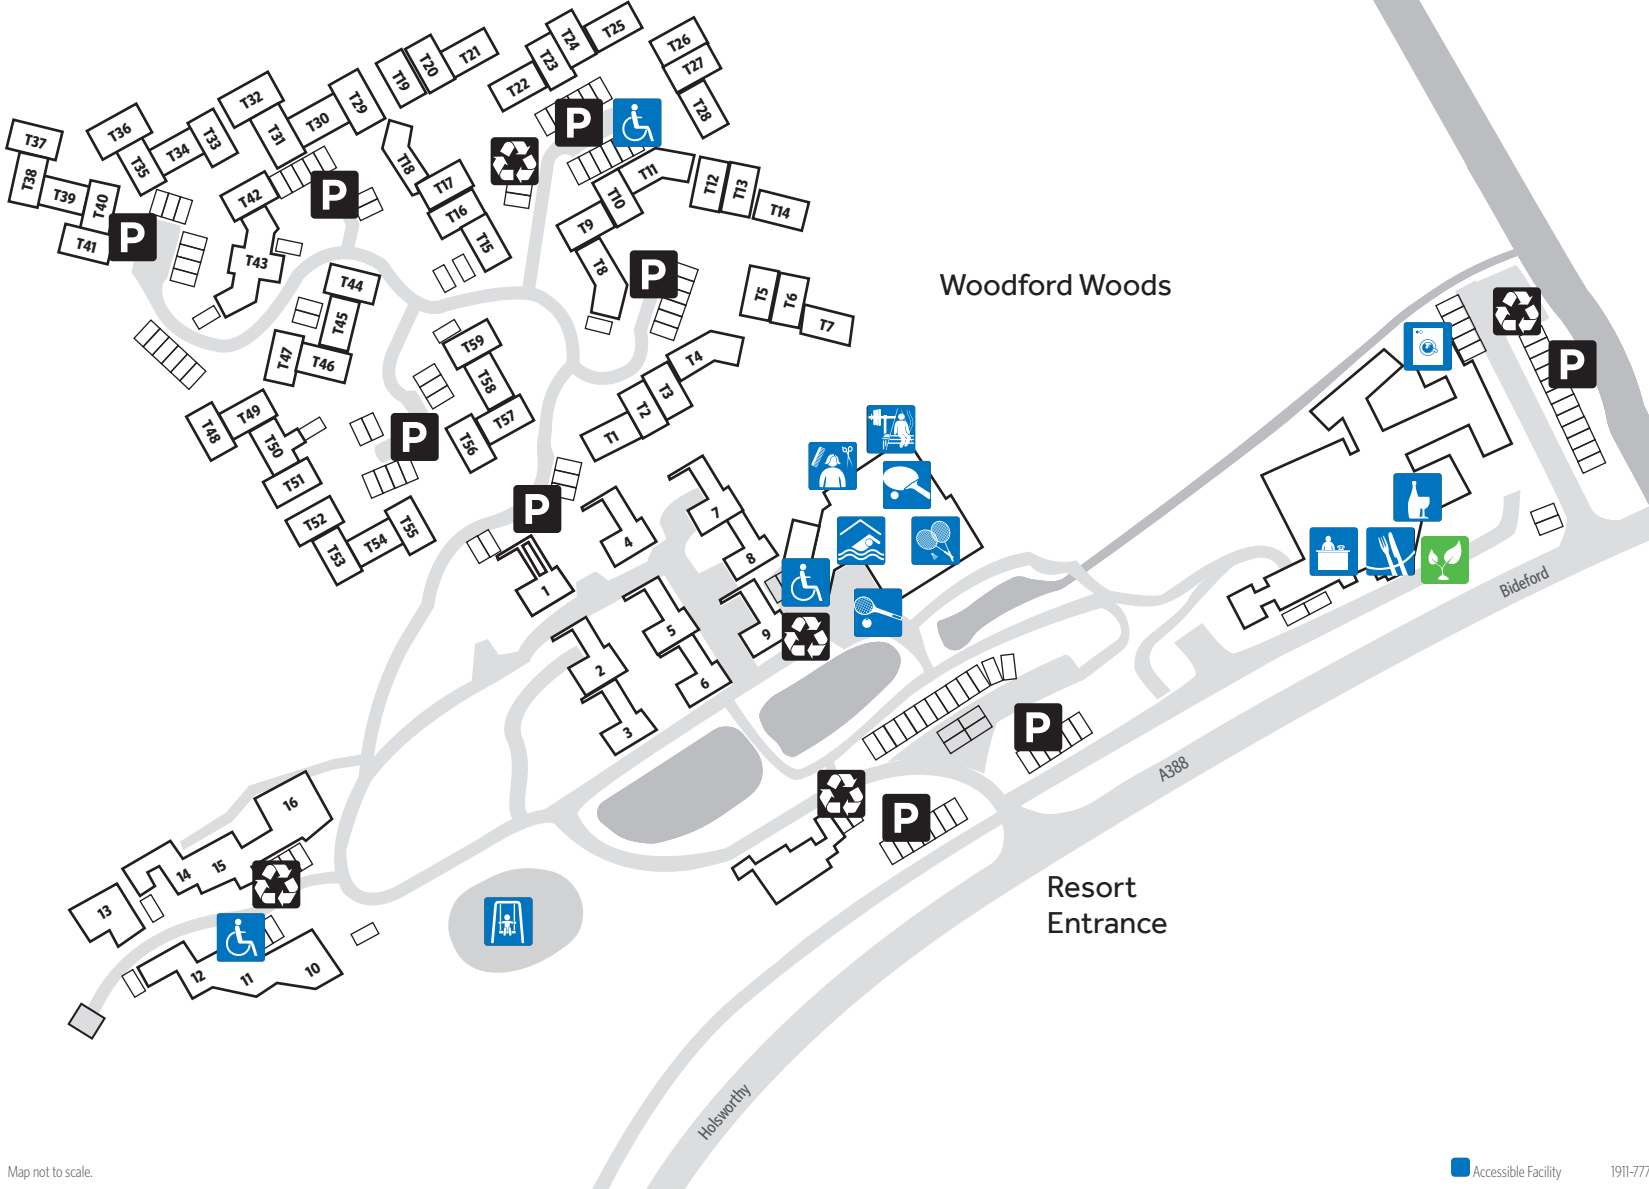

Woodford Bridge Country Club

Milton Damerel, nr. Holsworthy, Devon, EX22 7LL, England • Tel: +44 (0)1409 261481

Woodford Woods

Map not to scale.

 Accessible Facility

1911-7771

2-Bedroom Lodge Key

Kingfisher..... 1	Swallow..... 9
Nuthatch..... 2	Jay..... 10
Wren..... 3	Puffin..... 11
Robin..... 4	Curlew..... 12
Wagtail..... 5	Snipe..... 13
Dipper..... 6	Owl..... 14
Woodpecker..... 7	Pipen..... 15
Goldfinch..... 8	Heron..... 16

-  Accessible Parking
-  Badminton Court
-  Bar
-  Beauty Salon
-  Children's Playground
-  Indoor Pool
-  Laundrette
-  Leisure Centre
-  Parking
-  Reception
-  Recycling Point
-  Restaurant
-  Squash Court
-  Sustainable Garden
-  Table Tennis