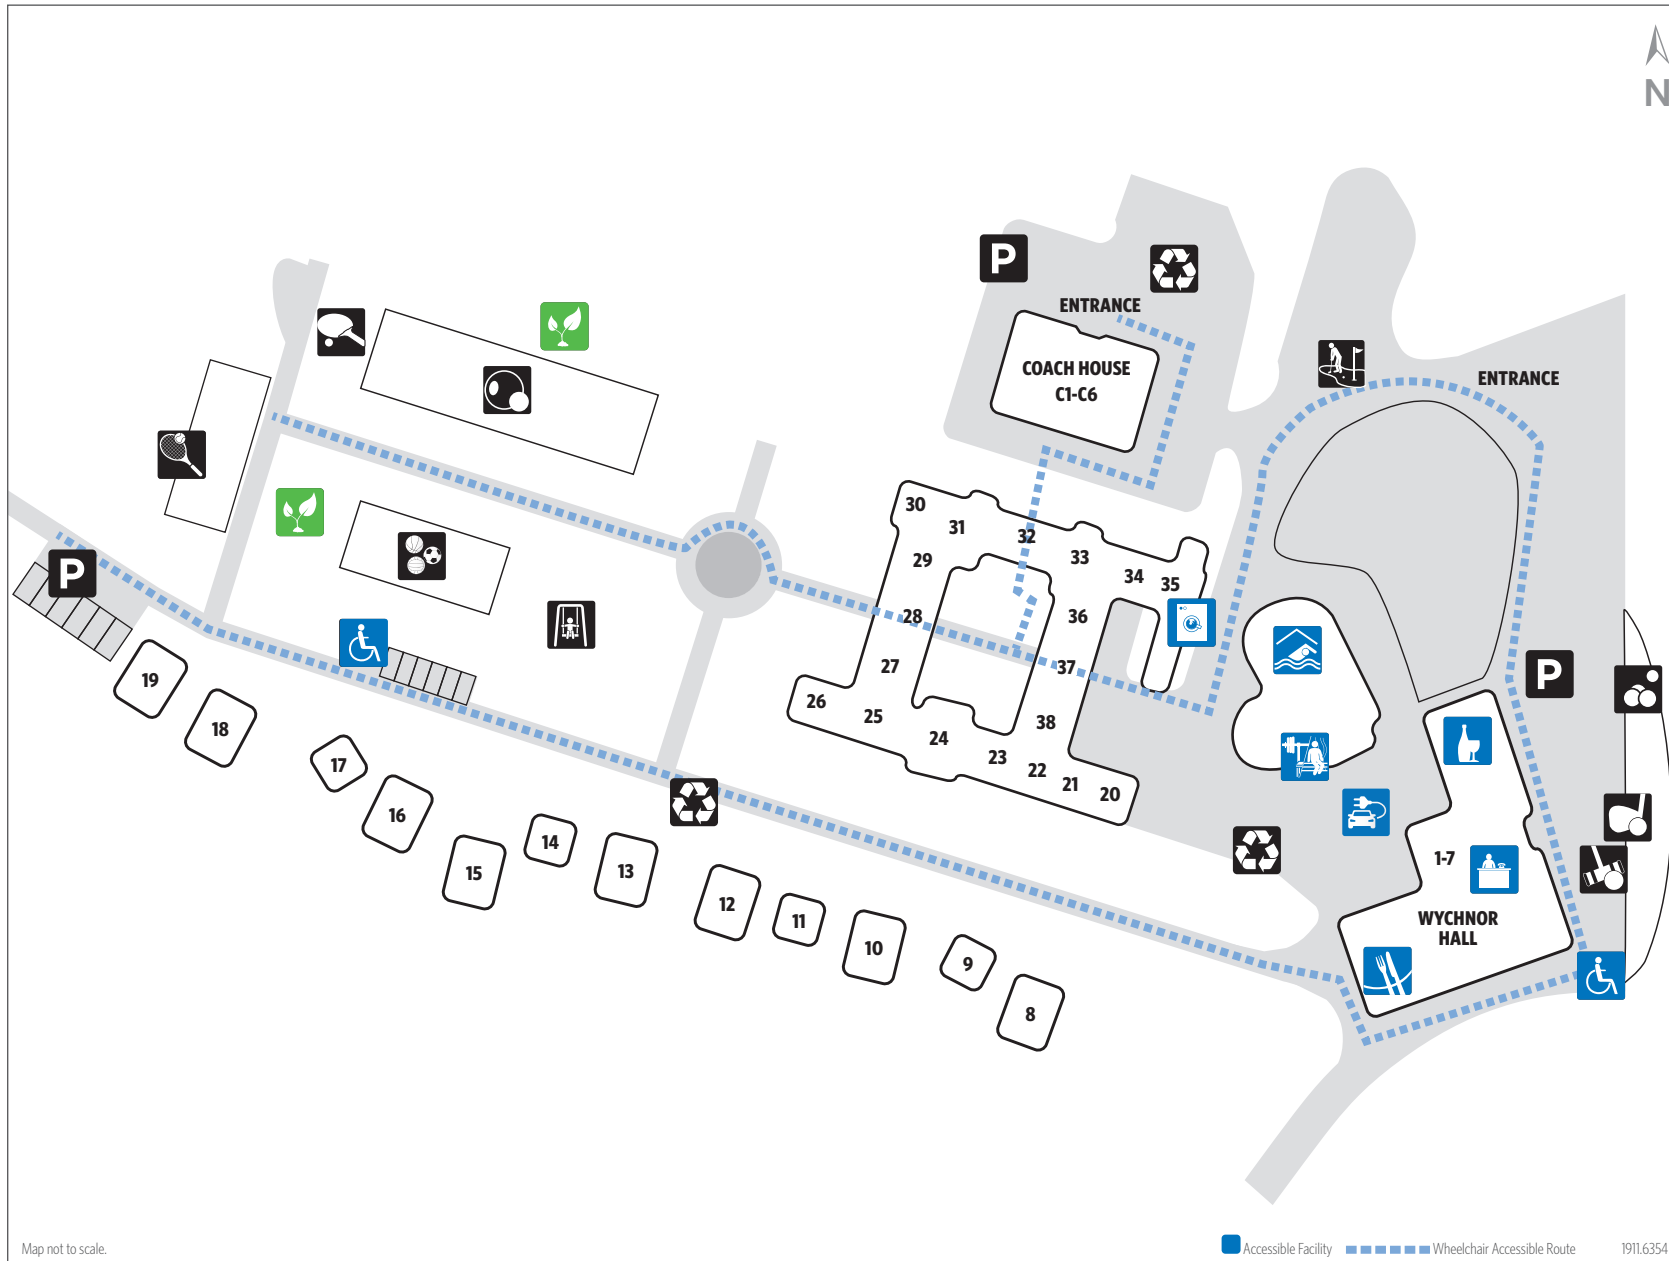

Wychnor Park Country Club

Nr. Barton under Needwood, Staffordshire DE13 8BU, England • Tel: +44 (0)1283 791391

-  Croquet Lawn
-  Multisport Court
-  Table Tennis
-  Reception
-  Leisure Centre
-  Golf
-  Children's Playground
-  Restaurant
-  Bar
-  Tennis Court
-  Bowling Green
-  Indoor Pool
-  Recycling Point
-  Mini Golf
-  Pétanque/Petanca
-  Parking
-  Accessible Parking
-  Sustainable Garden
-  Launderette
-  Electric Car Charging Station

Map not to scale.

 Accessible Facility  Wheelchair Accessible Route

1911.6354